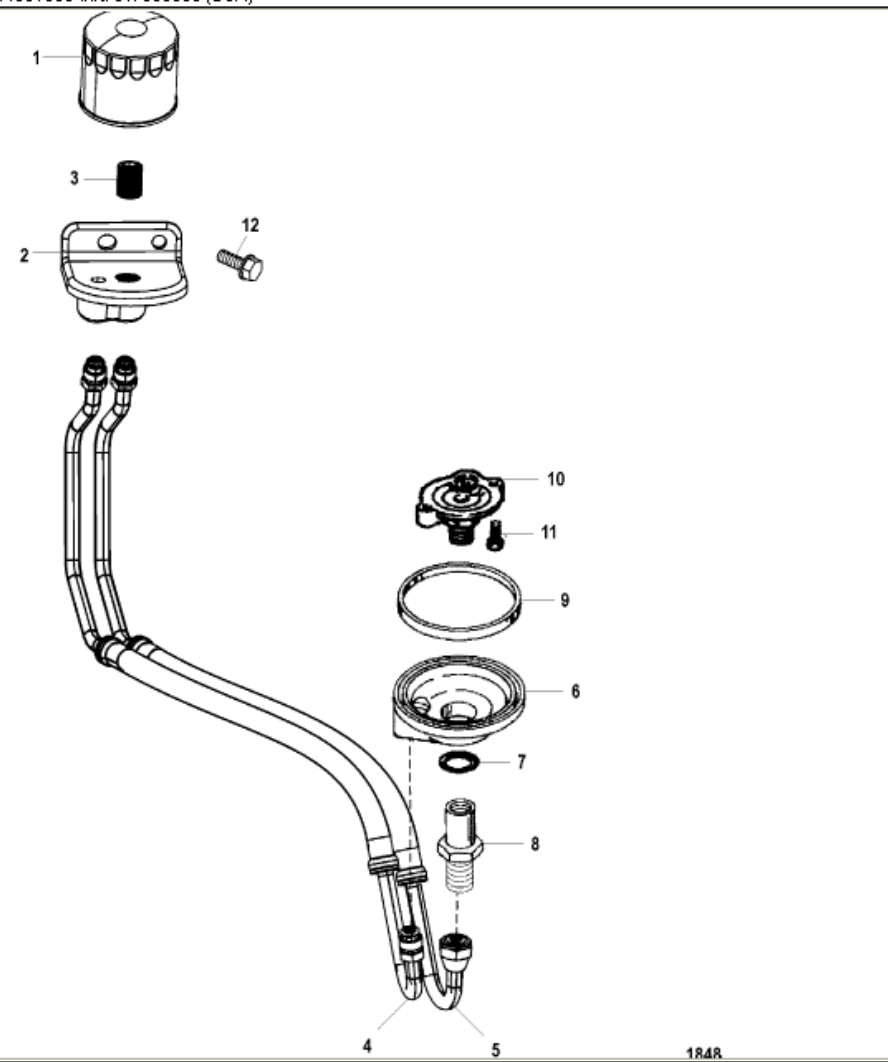

Parts List

Ref	Class	Part	Description	Qty	Comment	Footnote
1	35	802885Q	OIL FILTER	1	(Quicksilver Brand)	
1	35	802885T	OIL FILTER	1	(Mercury Precision Parts Brand)	
2		863732T 1	BRACKET, Oil Filter	1		
3	22	863485	FITTING, Oil Filter	1		
4	32	865055	HOSE, Oil, V Drive	1	(From Adaptor)	
5	32	865056	HOSE, Oil, V Drive	1	(To Adaptor)	
6	35	818400A 1	ADAPTOR	1		
7	26	42077	SEAL	1		2
8	22	806121	FITTING	1		
9	27	91892	GASKET	1		2
10		53338	VALVE ASSEMBLY, Filter	1		
11	10	54786	SCREW, (.312-18 x 1.250)	2		
12	10	98261	SCREW, (.375-16 x .750)	2		
-	27	807670A96	GASKET/SEAL SET, Engine Overl	1		